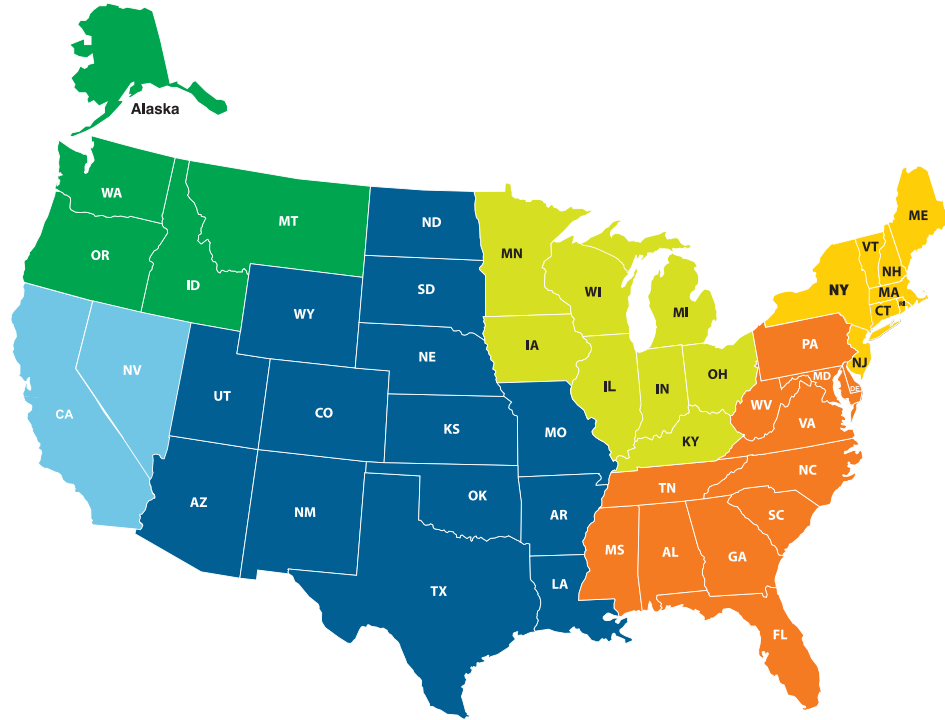

Mountain/Central/Midwest

**Liz Deveau, CFP®**  
 Liz.Deveau@tcw.com  
 C: (702) 636-3736  
 Internal: David Walters

**Kelly Longo**  
 Kelly.Longo@tcw.com  
 C: (213) 819-7095

**Brent Abendroth**  
 Brent.Aabendroth@tcw.com  
 C: (464) 206-1048  
 Internal: David Walters